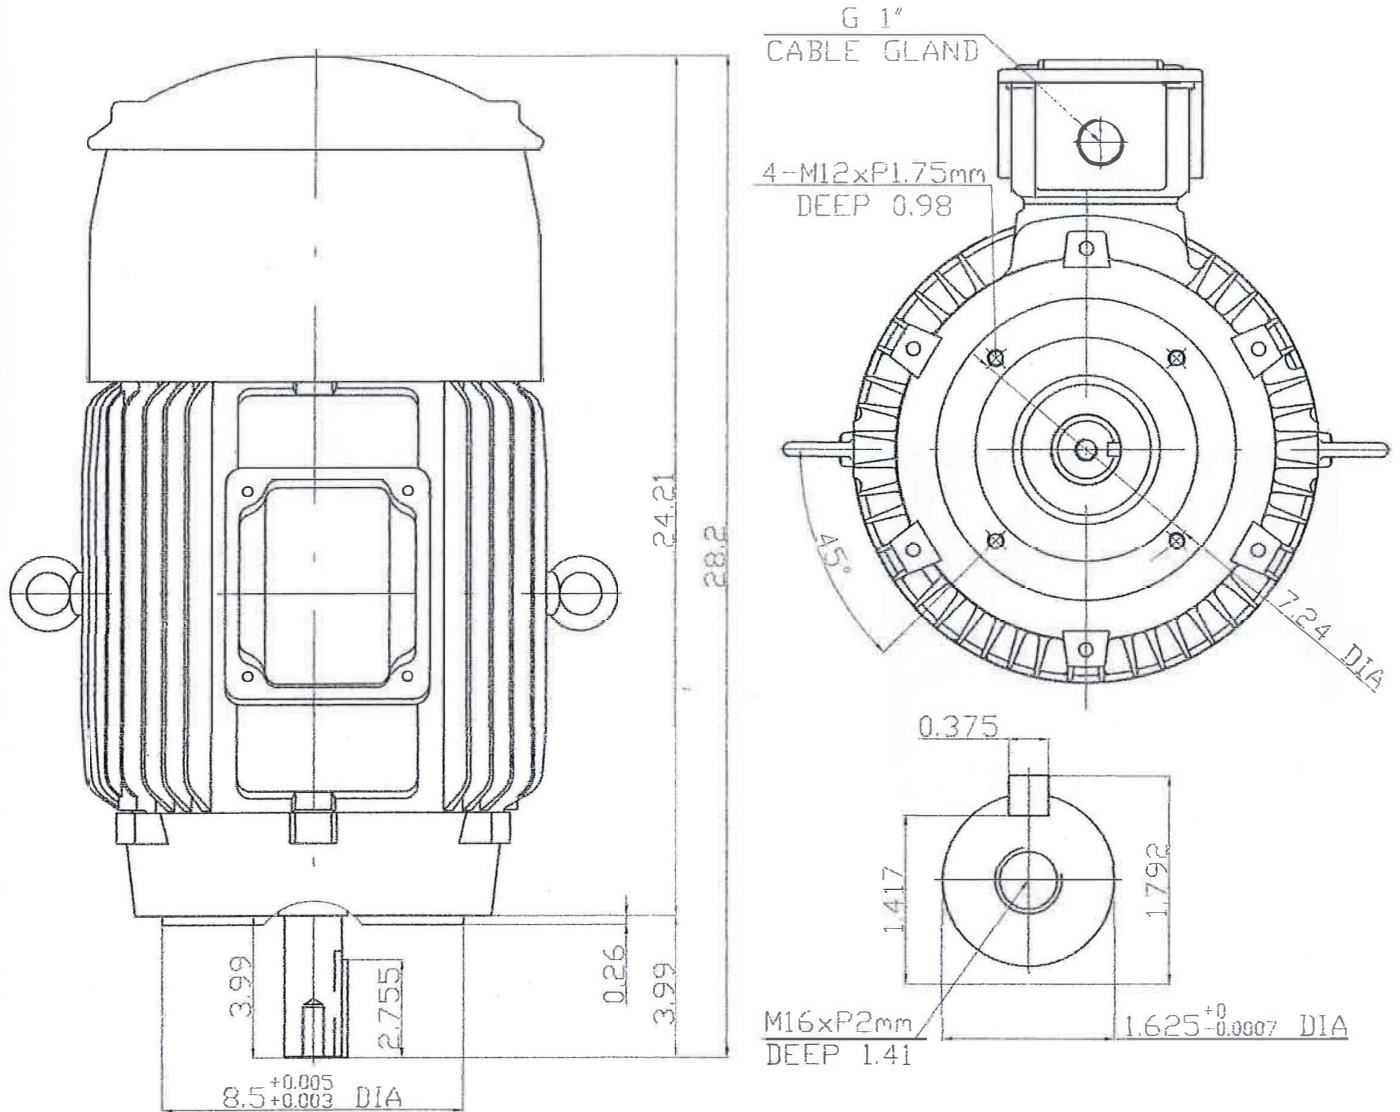

3-PHASE INDUCTION MOTOR

Type	Out Poles	Poles	Rating Voltages	Hertz	Frame	Ins. class	Weight
AEVF-NM	20HP	4P			256C	F	Kg
AEVF-NM	15HP	6P					

B-2

- 1. IP55
- 2. Terminal box screw stainless steel

OUTLINE
DIMENSIONS