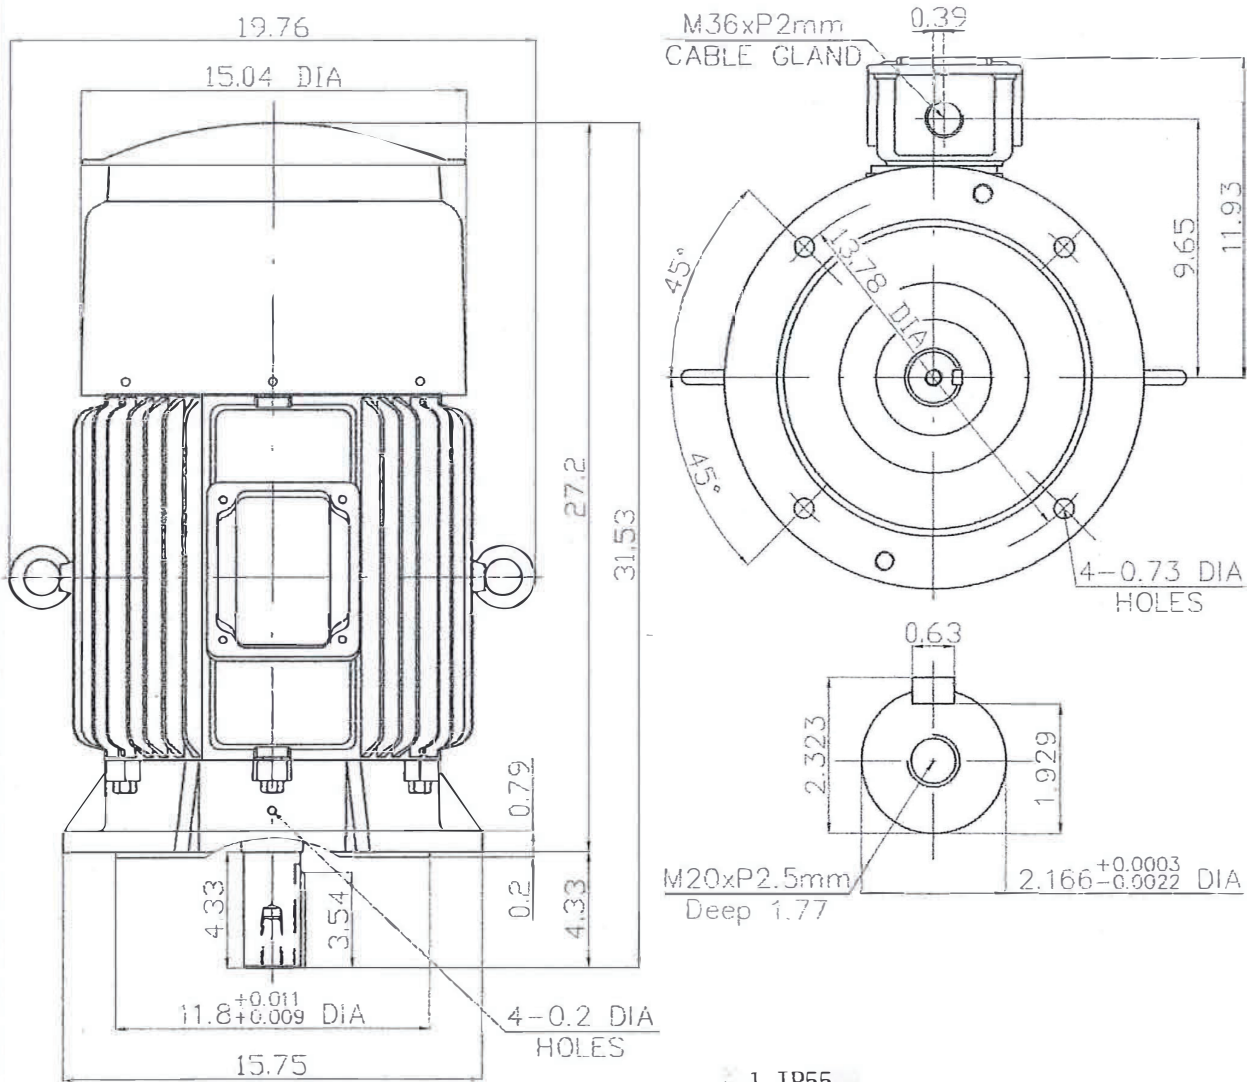

3-PHASE INDUCTION MOTOR

Type	Out Poles	Poles	Rating Voltages	Hertz	Frame	Ins. class	Weight
AEVF-NM	40HP	4P			286C	F	Kg
AEVF-NM	30HP	6P					
							B-2

- 1. IP55
- 2. Terminal box screw stainless steel

OUTLINE DIMENSIONS						CUSTOMER	
SU ZHOU LIANG CHI MOTOR CO., LTD.							
LCN190270							